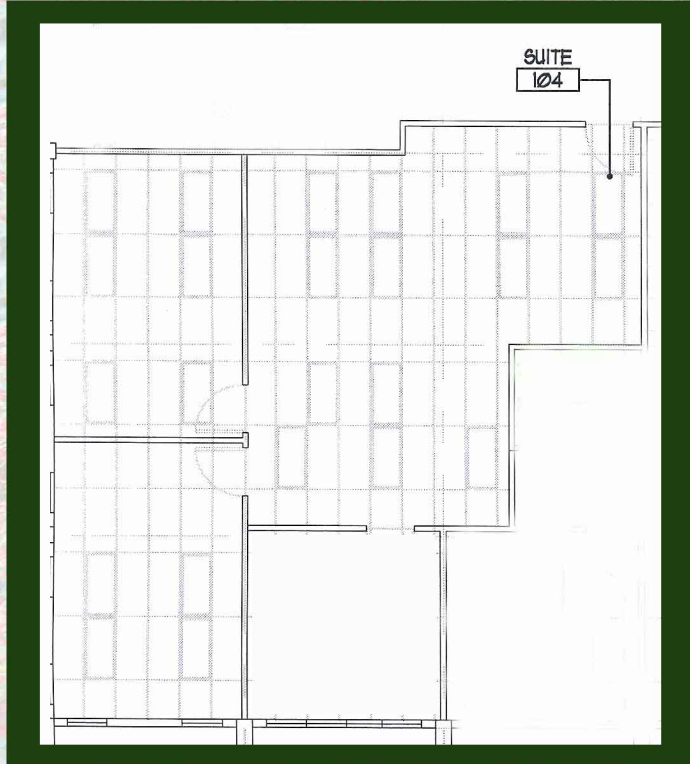

# 1100 ALMA STREET, MENLO PARK

## Property Highlights

**Suite Size** 1130 SF Office  
**Price Per Sq. Ft.** \$3.50/Sq. Ft. Full Service  
**Address** 1100 Alma St.  
**City** Menlo Park  
**County** San Mateo  
**Zip Code** 94025

\*Floorplans Not To Scale