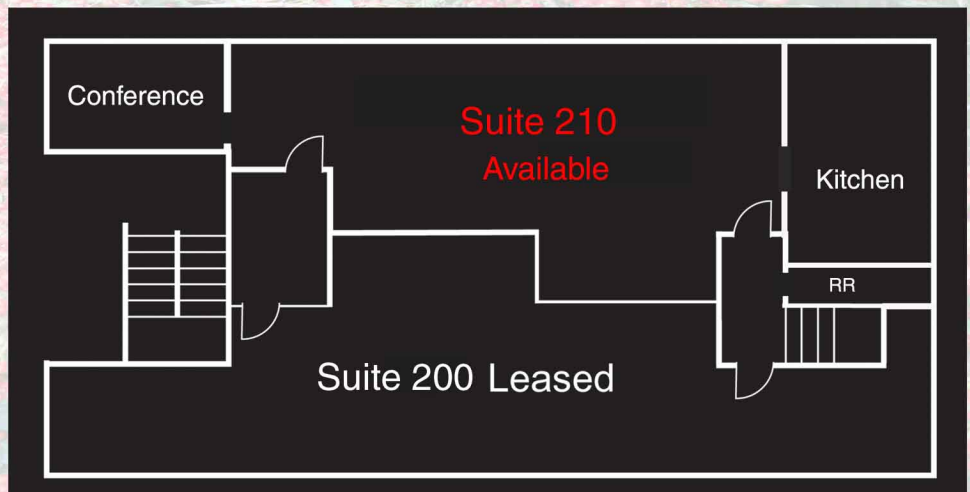

Second Floor

This information is believed to be correct but no representation or warranties, expressed or implied, are made as to the accuracy or completeness of the information. Lessee must verify all information.