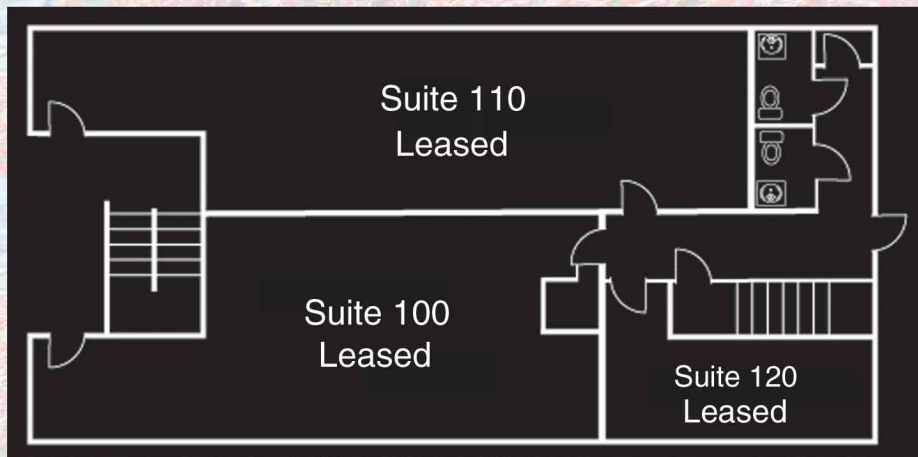

644-648 Emerson Street, Palo Alto

First Floor

Property	Highlights
Suite	210
Suite Size	2238 Sq. Ft.
Price/Sq. Ft.	\$5.85/Sq. Ft. NNN
Street Address	644-648 Emerson St

*Floorplans Not To Scale

Suite 210 available now